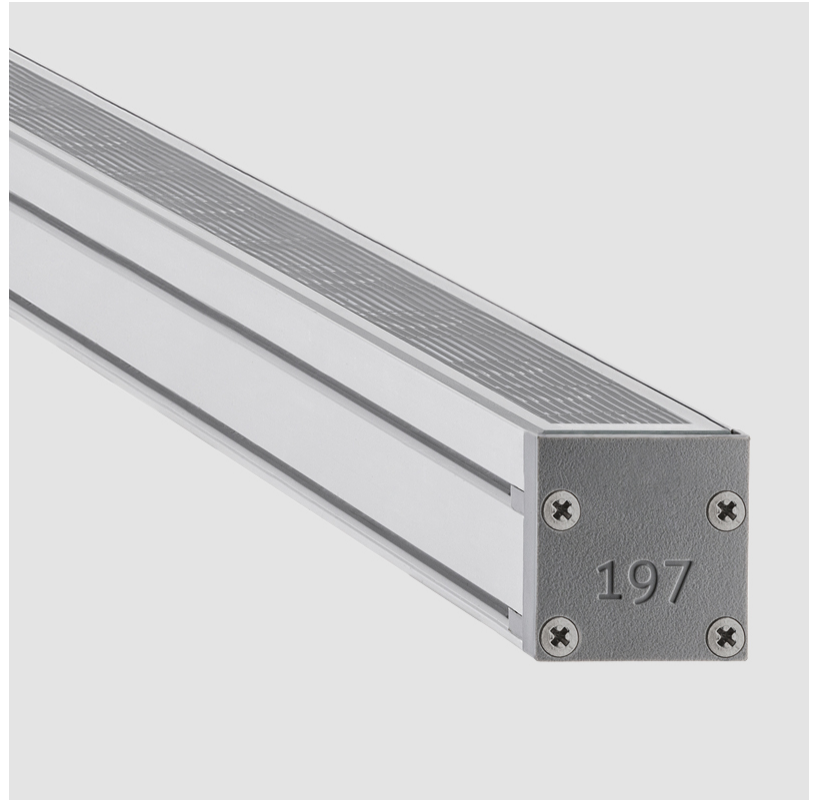

E12I0058-

base number   Color   Lens
Temperature   Options

1. To build a product code in our configurator select the specify button on the base model # product page
2. To build a manual product code on this datasheet choose from the options listed below in blue font and add the suffix to the base model #

GENERAL

Series: Slash 30
Brand: Unonovesette
Division: Exterior
Mounting Type: Recessed
Mounting Location: In-Ground
Subcategory: Wallwash

PHYSICAL

Shape: Rectangle
Length (mm): 568
Length (in): 22 ³/₈"
Width (mm): 30
Width (in): 1 ³/₁₆"
Height (mm): 53.5
Height (in): 2 ¹/₈"
Light Distribution: Adjustable / Direct
Weight (kg): 0.46
Weight (lbs): 1.014
Diffuser: Extra clear tempered 6mm
Fixture Finish: ANA
Fixture Material: Extruded Aluminum
Cable Details: IP68 30cm Cable with Easy Lock system

ELECTRICAL

Lamp Type: LED
Input Wattage (W): 8.48
Total Output Wattage (W): 6.63
Dimming: Non-Dimmable
Driver Included: No
Driver Location: Remote
Driver Type: Constant Voltage - Universal
Driver Class: Class 2
Input Voltage (V): 120 - 277
Output Voltage (V): 24
Upon Request: Phase Dimming (120Vac only) / 0-10V Dimming

LED

Color Temperature (°K): 2200 / 2700 / 3000 / 4000
Max. Delivered Lumen (lm): 630 (3000K)
CRI: >90 CRI
Lamp Life (hrs): 100000

OPTICAL

Optic°: 12 / 21 / 31 / 46 / 13x36
Adjustability: Tilt ±20°

RATINGS AND CERTIFICATIONS

Certified By: Certified for North American Standards
IP rating: IP67
IK Rating: IK06